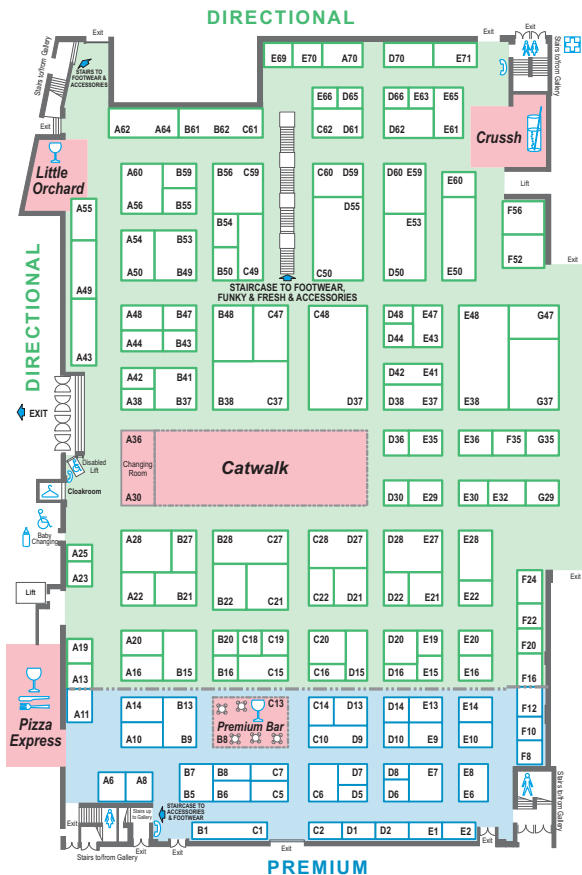

Womenswear Floorplan