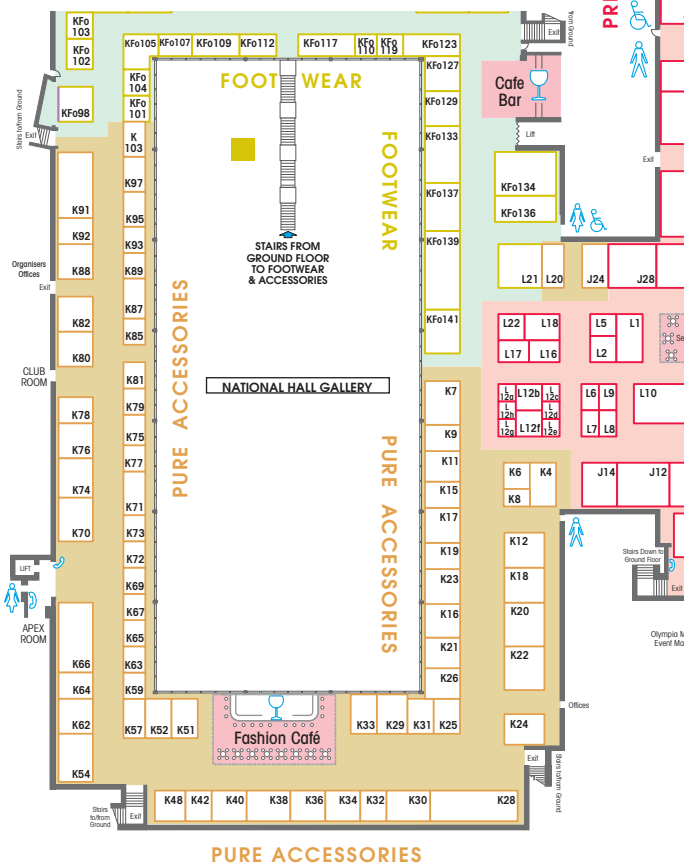

Accessories Floorplan